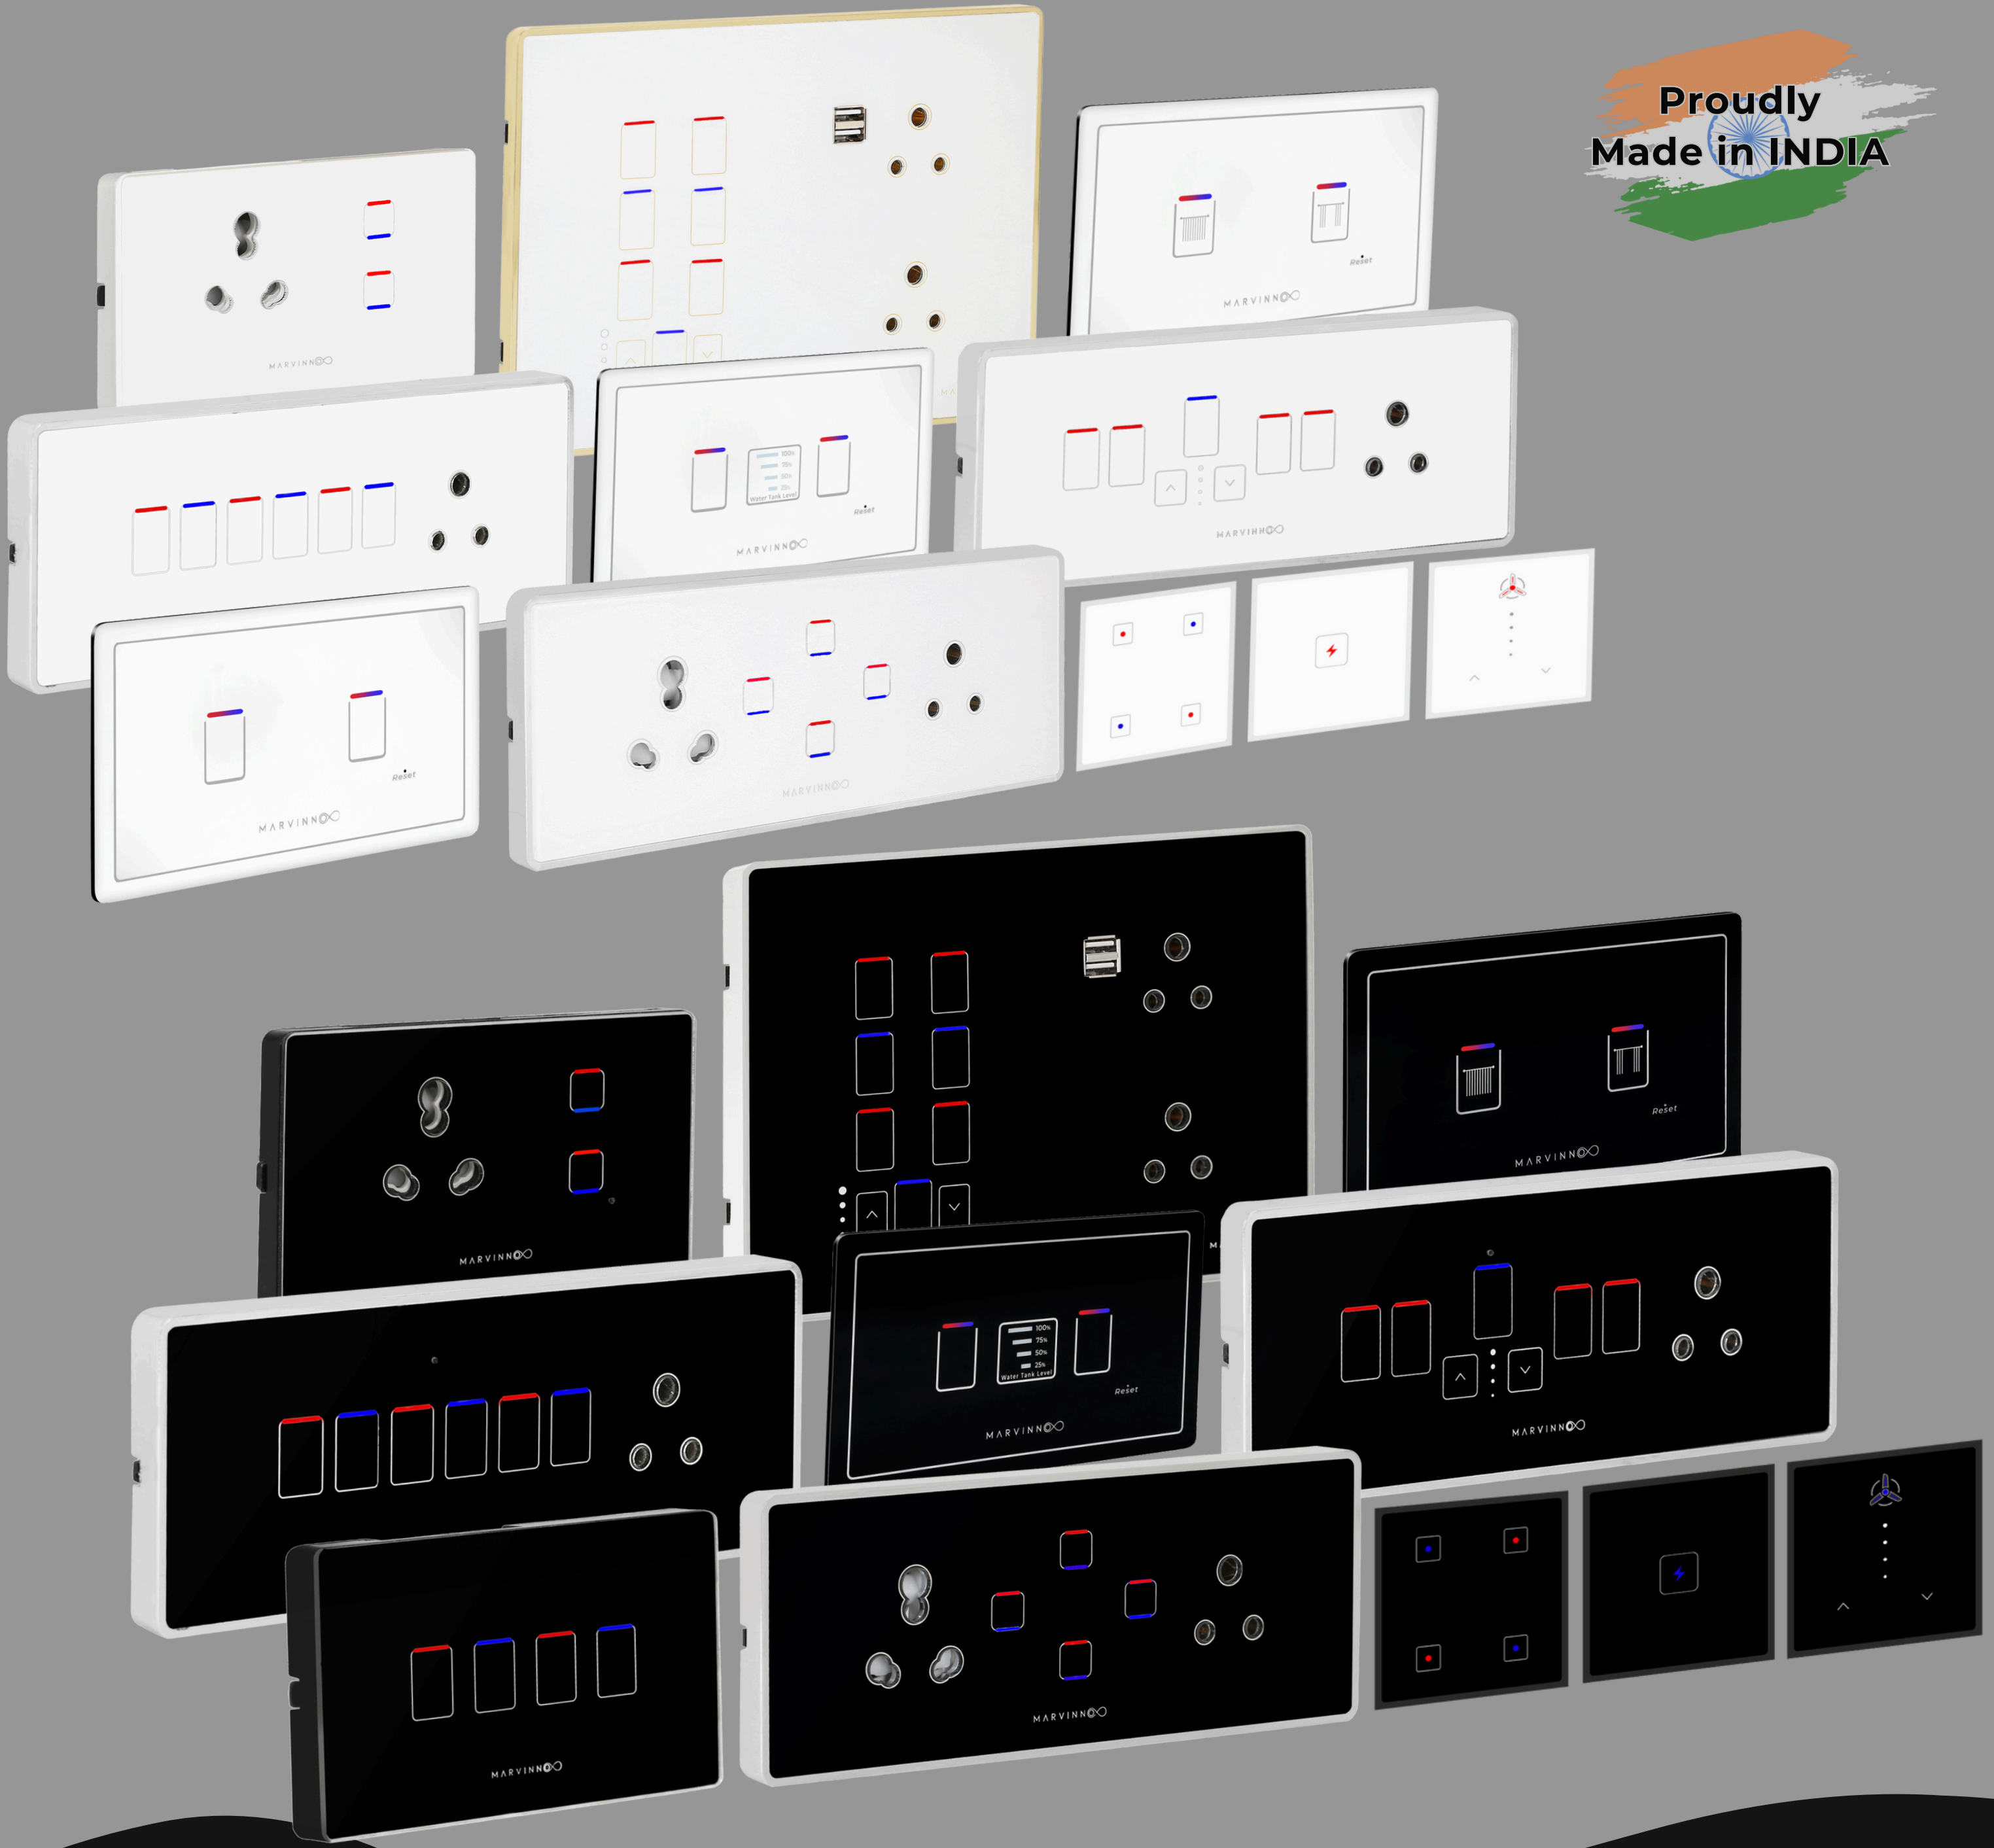

Marvinno  
'SPECTRUM'  
Range

Proudly  
Made in INDIA

MARVINNO

Smart Home Automation

Marvinno Technologies India Pvt. Ltd.

New Delhi, India | [www.marvinno.in](http://www.marvinno.in)

# Marvinno 'SPECTRUM' Range

### Touch Control

Capacitive Touch Buttons

### Retrofit & Adaptable

Fits in existing wall spaces, Makes existing devices smart